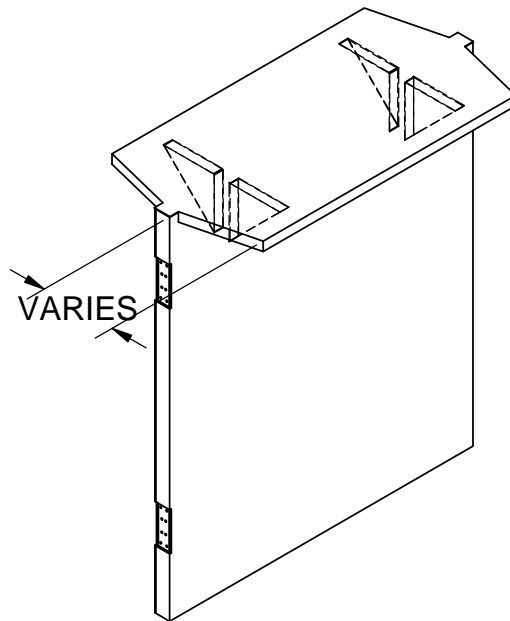

NDD - DUTCH DOORS

SHELF LENGTHS
6", 8", 10"