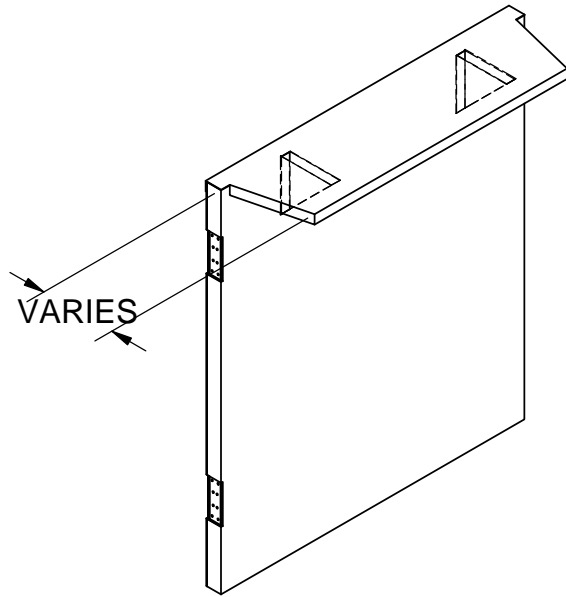

NDD - DUTCH DOORS

SHELF LENGTHS
6", 8", 10"